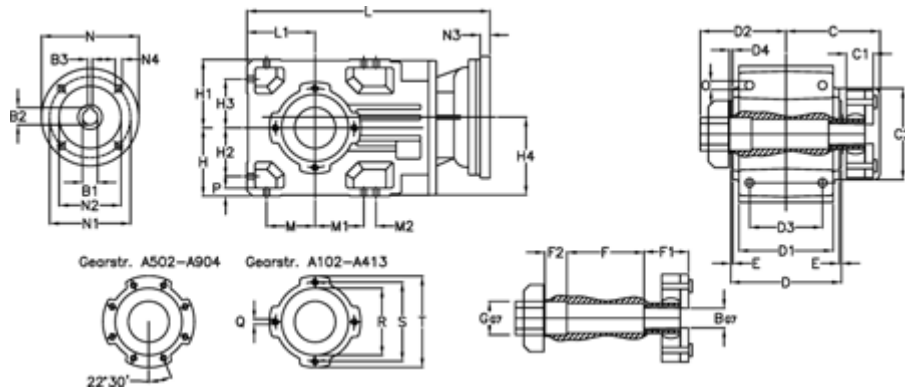

Article number: 296003527076225
 Description: Bevel helical gearbox
 A353QF30-270,7-P71B5

Measures

B = 30	D1 = 166	F2 = 53	L = 417.0	N3 = 4,5
B1 = 14	D2 = 80	G = 42	L1 = 100	N4 = M8x16
B2 = 16.3	D3 = 135	GA = 43	M = 73.0	O = 12.0
B3 = 5	d4 = 5.0	H = 100	M1 = 73.0	P = 11
C = 70.0	Description = A353 QF-xx P71 B5	H1 = 100	M2 = 11	Q = M10x17
C1 = 24	E = 3.5	H2 = 73.0	N = 160	R = 110
C2 = 90.0	F = 12.0	H3 = 73.0	N1 = 130	S = 130
D = 173	F1 = 48.0	H4 = 114.0	N2 = 110	T = 150